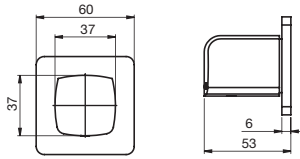

glance tapware