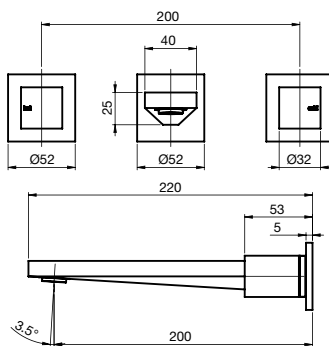

Orion Hob Bath Outlet 105

Orion Hob Bath Outlet 130

Stream Hob Bath Outlet

cube heated towel rails

	600mm wide	850mm wide
510mm high	-	510Hx850Wx20D
825mm high	825Hx600Wx125D	-
1025mm high	1025Hx600Wx120D	1025Hx850Wx120D

edge

tapware and showers

Edge Bath/Shower Mixer

Edge Bath/Basin Outlet

Edge Basin Mixer

Edge MK2 Wall Top Assemblies

Edge Shower/Bath Mixer with Diverter

Edge Sink Mixer

Edge Wall Bath/Basin Mixer Set

Edge Wall Bath/Basin Set

edge

heated towel rails

	450mm wide	600mm wide	750mm wide	900mm wide	1050mm wide
420mm high	420Hx450W	420Hx600W	420Hx750W	420Hx900W	420Hx1050W
720mm high	720Hx450W	720Hx600W	720Hx750W	720Hx900W	720Hx1050W
1020mm high	1020Hx450W	1020Hx600W	1020Hx750W	1020Hx900W	1020Hx1050W
1320mm high	1320Hx450W	1320Hx600W	1320Hx750W	1320Hx900W	1320Hx1050W