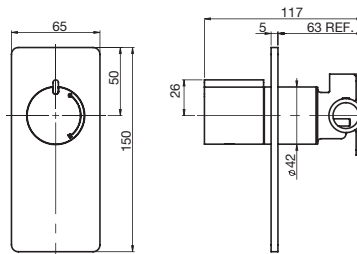

Axon Shower Mixer
Chrome 2252065
Chrome and Black 2252066
Black and Chrome 2252067
Rose Gold and Black 2259660