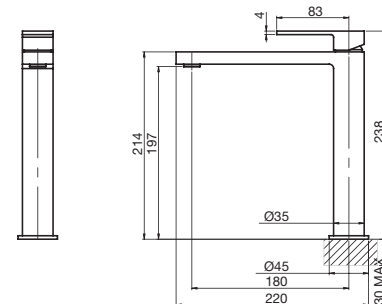

Edge Sink Mixer