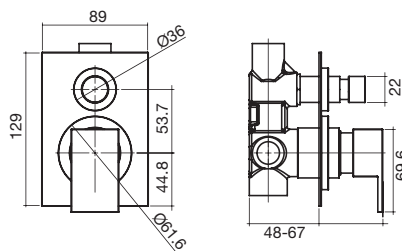

Edge Shower/Bath Mixer with Diverter