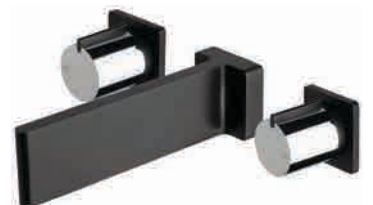

Axon Wall Basin Set with Black Outlet
Chrome and Black
WELS 6 star, 3.5ltr/min
Available in Chrome and
Chrome with Black Dial
Available as Bath Set