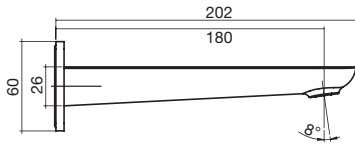

Glance Wall Basin Outlet and Bath Outlet 180