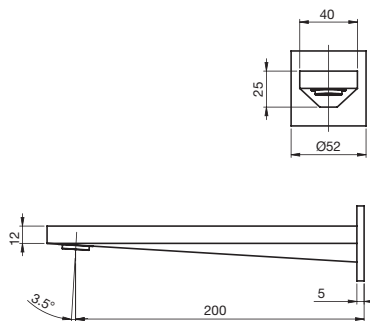

Edge Bath/Basin Outlet