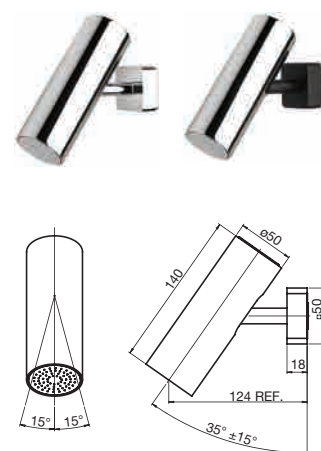

Axon Wall Mount Shower Arm and Rose
Chrome 2252089
Chrome and Black 2252090