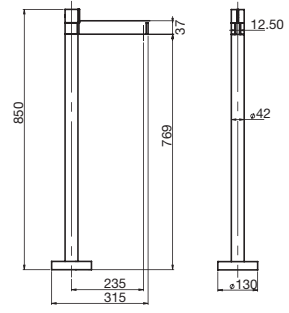

Axon Floor Mount Bath Mixer
Chrome 2252087
Chrome and Black 2252088