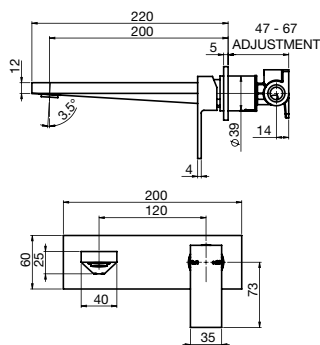

Edge Wall Bath/Basin Mixer Set