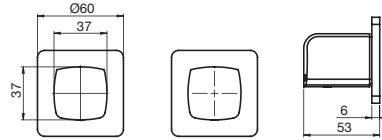

glance tapware