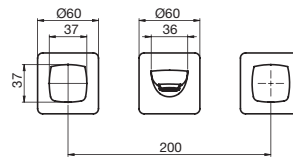

Glance Extended Wall Top Assemblies
Chrome 2285921
Matte Black 2285922
Brushed Nickel 2285923
Gun Metal 2285924
Rose Gold 2285925