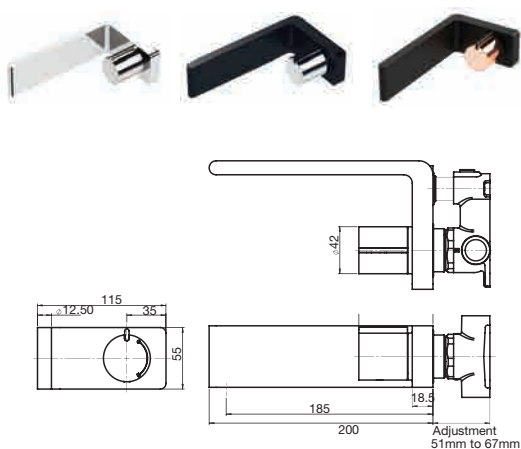

Axon Wall Basin Mixer Set Chrome 2259596
Axon Wall Bath Mixer Set Chrome 2259598
Axon Wall Basin Mixer Set Black 2259597
Axon Wall Bath Mixer Set Black 2259599
Axon Wall Basin Mixer Set Rose Gold and Black 2259656