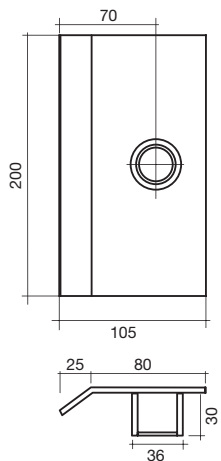

Orion Hob Bath Outlet 105

Orion Hob Bath Outlet 130

Stream Hob Bath Outlet

cube heated towel rails

	600mm wide	850mm wide
510mm high	-	510Hx850Wx20D
825mm high	825Hx600Wx125D	-
1025mm high	1025Hx600Wx120D	1025Hx850Wx120D