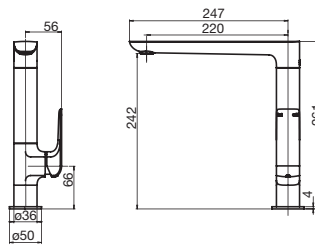

Glance Sink Mixer