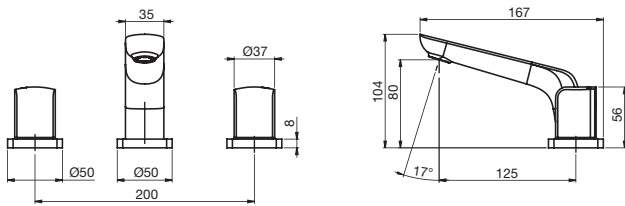

Glance Wall Top Assemblies
Chrome 2285916
Matte Black 2285917
Brushed Nickel 2285918
Gun Metal 2285919
Rose Gold 2285920

Glance Extended Wall Top Assemblies
Chrome 2285921
Matte Black 2285922
Brushed Nickel 2285923
Gun Metal 2285924
Rose Gold 2285925

Glance Basin Set
Chrome 2285931
Matte Black 2285932
Brushed Nickel 2285933
Gun Metal 2285934
Rose Gold 2285935

Glance Wall Bath/Basin Set
Chrome 2285936, 2285931
Matte Black 2285937, 2285932
Brushed Nickel 2285938, 2285933
Gun Metal 2285939, 2285934
Rose Gold 2285940, 2285935