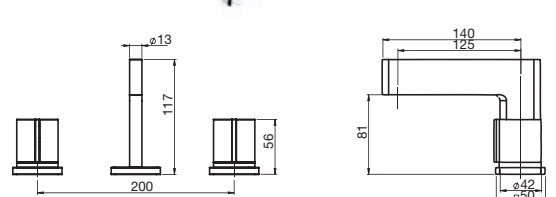

Axon Basin Set
Chrome 2260021
Chrome and Black 2260022