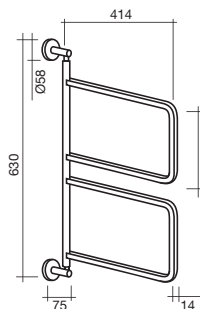

axon
towel rails