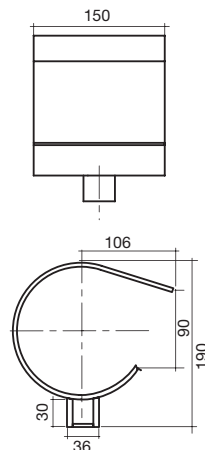

Orion Hob Bath Outlet 105

Orion Hob Bath Outlet 130

Stream Hob Bath Outlet

cube heated towel rails

	600mm wide	850mm wide
510mm high	-	510Hx850Wx20D
825mm high	825Hx600Wx125D	-
1025mm high	1025Hx600Wx120D	1025Hx850Wx120D