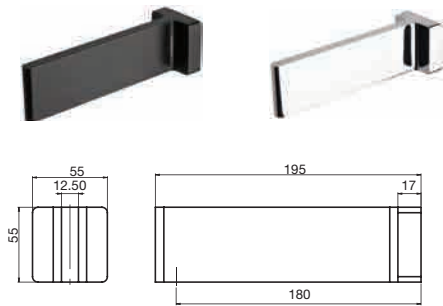

Axon Wall Basin Set
Chrome 2252071
Chrome and Black 2252072
Black Outlet 2252073

Axon Wall Bath Set
Chrome 2252074
Chrome and Black 2252075
Black Outlet 2252076

Axon Basin Outlet
Chrome 2252083
Black 2252084

Axon Bath Outlet
Chrome 2252085
Black 2252086