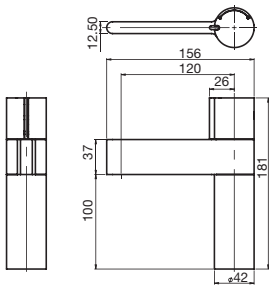

Axon Basin Mixer
Chrome 2252061
Chrome and Black 2252062
Rose Gold and Black 2259659