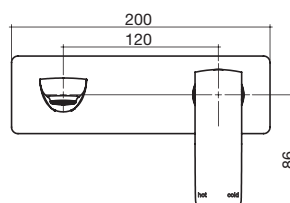

Glance Wall Bath Mixer Set