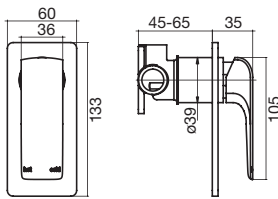

Glance Shower/Bath Mixer