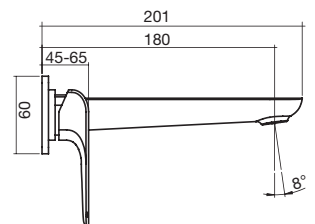

Glance Wall Basin Mixer Set