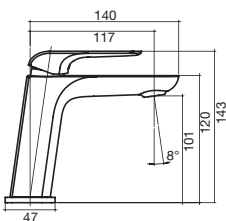

Glance Basin Mixer
Chrome 2285926
Matte Black 2285927
Brushed Nickel 2285928
Rose Gold 2285930
Gun Metal 2285929