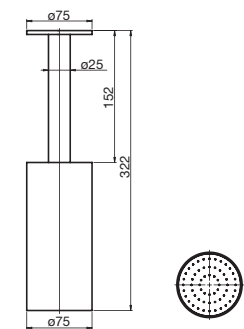

Axon Ceiling Shower Arm and Rose
Chrome 2252093
Chrome and Black 2252094