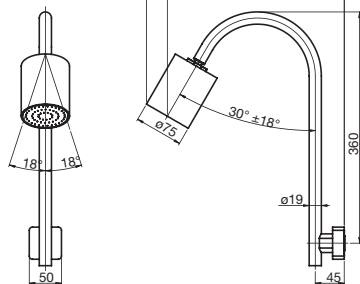

Axon High Rise Shower Arm and Rose
Chrome 2252091
Chrome and Black 2252092
Rose Gold and Black 2259658