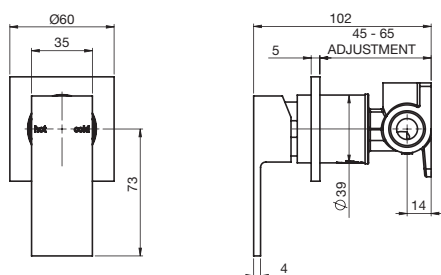

edge

tapware and showers

Edge Bath/Shower Mixer