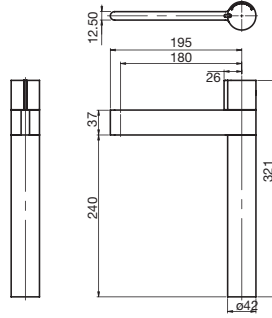

Axon Extended Basin Mixer
Chrome 2252063
Chrome and Black 2252064
Rose Gold and Black 2259661