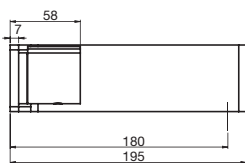

Axon Sink Mixer
Chrome 2252097
Chrome and Black 2252098
Rose Gold and Black 2259657