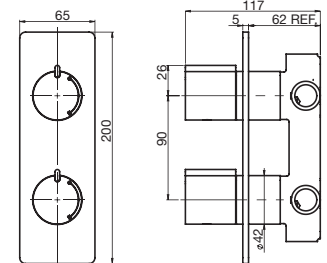

Axon Twin Shower Mixer
Chrome 2252068
Chrome and Black 2252069
Black and Chrome 2252070