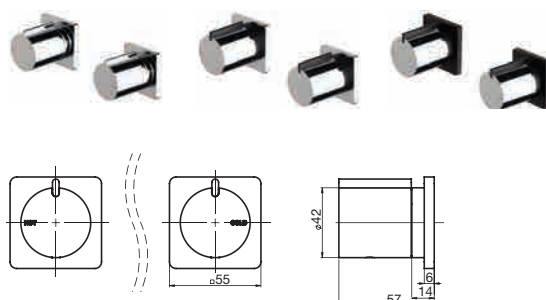

Axon Wall Top Assemblies
Chrome 2252077
Chrome and Black 2252078
Black and Chrome 2252079

Axon Extended Wall top Assemblies
Chrome 2252080
Chrome and Black 2252081
Black and Chrome 2252082