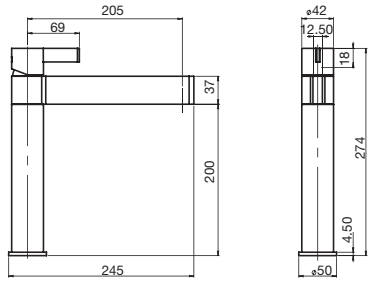

Milli Wall Mounted Scissors Arm Mirror (1x & 3x magnification)
9503323

Milli Glance Mirror (3x magnification & backlit mirror) 600x800
9503999

Digital clock
Infrared on/off sensor
Defogger function
240V AC / 50Hz / 36W / IP44
Hardwired