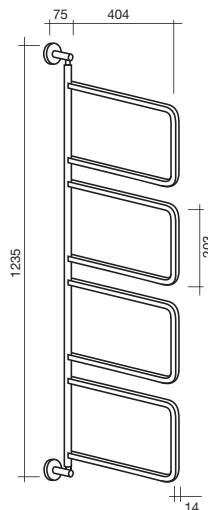

Axon Swivel Multi
Towel Rail 9501664