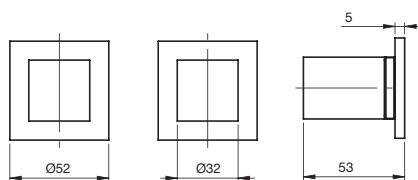

Edge MK2 Wall Top Assemblies