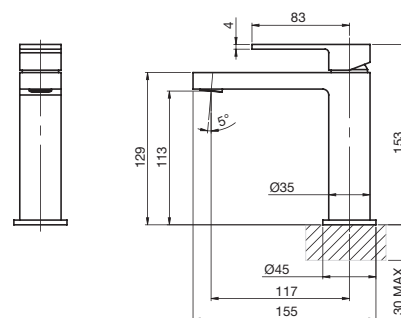

Edge Basin Mixer