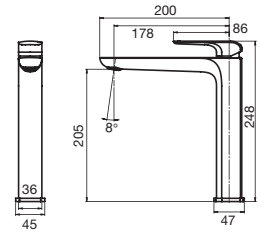

Glance Extended Basin Mixer