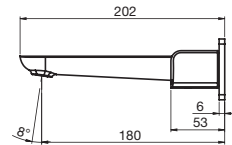

Glance Extended Wall Top Assemblies
Chrome 2285921
Matte Black 2285922
Brushed Nickel 2285923
Gun Metal 2285924
Rose Gold 2285925