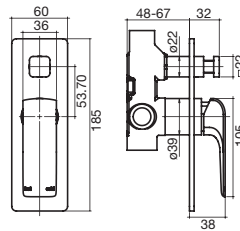

Glance Shower/Bath Mixer With Diverter