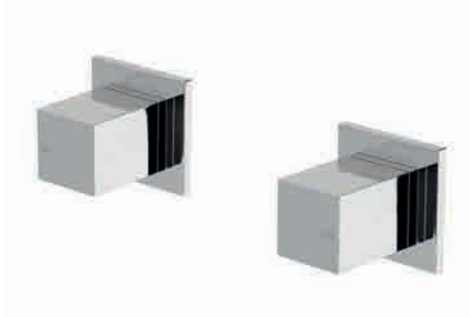

Edge MK2 Wall Top Assemblies
Chrome
2280974
15mm extended spindles
2280975