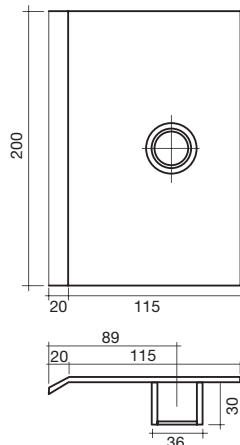

Orion Hob Bath Outlet 105

Orion Hob Bath Outlet 130

Stream Hob Bath Outlet

cube heated towel rails

	600mm wide	850mm wide
510mm high	-	510Hx850Wx20D
825mm high	825Hx600Wx125D	-
1025mm high	1025Hx600Wx120D	1025Hx850Wx120D