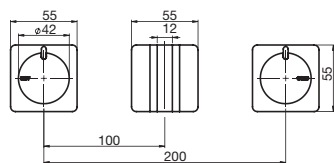

Axon Sink Mixer
Chrome 2252097
Chrome and Black 2252098
Rose Gold and Black 2259657