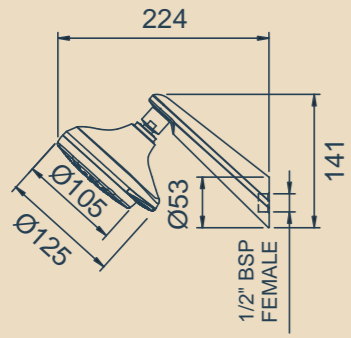

13-5578
FIRENZE SATINJET® WALL SHOWER WITH UPSWEPT ARM