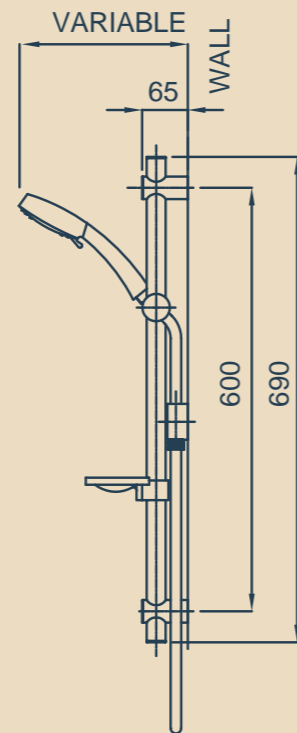

18-7102  
MYSTIQUE HAND SHOWER

18-7140  
MYSTIQUE HANDSET

18-7041  
TORRENTIAL T3 BRASS RAIL SHOWER

18-7027  
TORRENTIAL T3 RAIL SHOWER

18-7003  
TORRENTIAL T3 HAND SHOWER

33-7002  
TORRENTIAL T3 HI RISE SHOWER