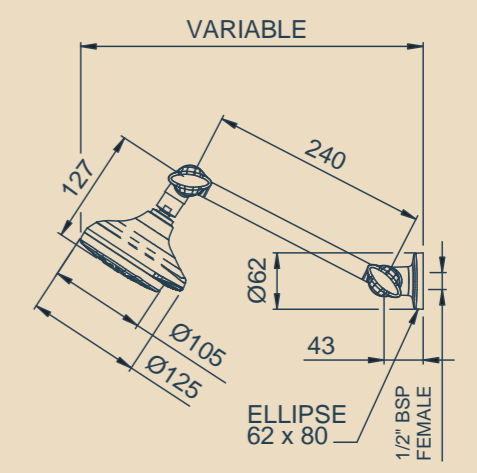

13-5516
FIRENZE SATINJET® HI RISE SHOWER