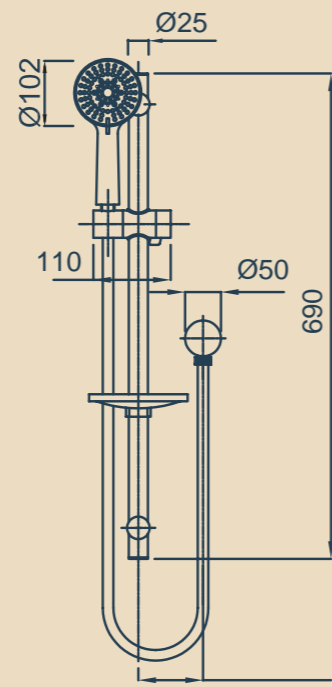

13-0412  
FIRENZE SATINJET® HAND SHOWER

13-5516  
FIRENZE SATINJET® HI RISE SHOWER

13-5578  
FIRENZE SATINJET® WALL SHOWER WITH UPSWEPT ARM

13-0467  
FIRENZE SATINJET® HANDSET

VARIABLE

18-7126  
MYSTIQUE RAIL SHOWER

18-7102  
MYSTIQUE HAND SHOWER

18-7140  
MYSTIQUE HANDSET

18-7041  
TORRENTIAL T3 BRASS RAIL SHOWER

18-7027  
TORRENTIAL T3 RAIL SHOWER

18-7003  
TORRENTIAL T3 HAND SHOWER

33-7002  
TORRENTIAL T3 HI RISE SHOWER