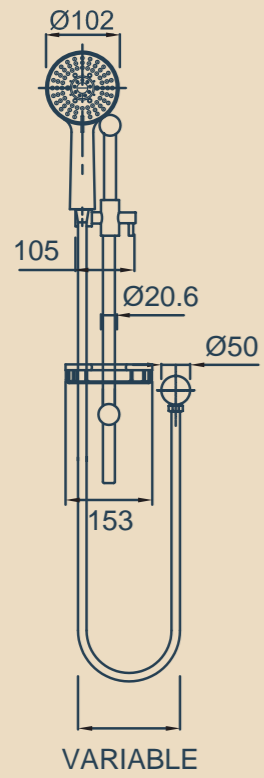

13-0412  
FIRENZE SATINJET® HAND SHOWER

13-5516  
FIRENZE SATINJET® HI RISE SHOWER

13-5578  
FIRENZE SATINJET® WALL SHOWER WITH UPSWEPT ARM

13-0467  
FIRENZE SATINJET® HANDSET

VARIABLE

18-7126  
MYSTIQUE RAIL SHOWER

18-7102  
MYSTIQUE HAND SHOWER

18-7140  
MYSTIQUE HANDSET

18-7041  
TORRENTIAL T3 BRASS RAIL SHOWER

18-7027  
TORRENTIAL T3 RAIL SHOWER

18-7003  
TORRENTIAL T3 HAND SHOWER

33-7002  
TORRENTIAL T3 HI RISE SHOWER