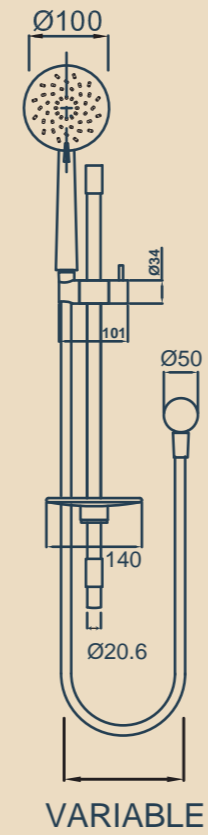

**18-7027 TORRENTIAL T3 RAIL SHOWER**  
 5 function adjustable handset  
 Rub clean technology to prevent limescale and calcium build up  
 Stylish 690mm rail with height adjustable handset holder and push button slider  
 Stilo wall elbow and soap dish  
 Durable 1.5m double wound metal hose  
*WELS 3 Star rating - 9L p/min*

**33-7002 TORRENTIAL T3 HI RISE SHOWER**  
 5 function adjustable spray shower rose  
 Rub clean technology to prevent limescale and calcium build up  
 Height adjustable, 255mm hi rise arm and wall plate  
 Brass, adjustable ball joint connection  
 Easy retro-fit installation  
*WELS 3 Star rating - 9L p/min*

13-0412  
FIRENZE SATINJET® HAND SHOWER

13-5516  
FIRENZE SATINJET® HI RISE SHOWER

13-5578  
FIRENZE SATINJET® WALL SHOWER WITH UPSWEPT ARM

13-0467  
FIRENZE SATINJET® HANDSET

VARIABLE

18-7126  
MYSTIQUE RAIL SHOWER

18-7102  
MYSTIQUE HAND SHOWER

18-7140  
MYSTIQUE HANDSET

18-7041  
TORRENTIAL T3 BRASS RAIL SHOWER

18-7027  
TORRENTIAL T3 RAIL SHOWER

18-7003  
TORRENTIAL T3 HAND SHOWER

33-7002  
TORRENTIAL T3 HI RISE SHOWER