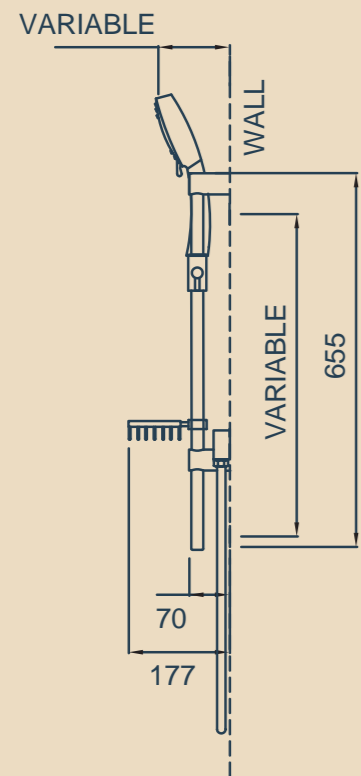

18-7102  
MYSTIQUE HAND SHOWER

18-7140  
MYSTIQUE HANDSET

18-7041  
TORRENTIAL T3 BRASS RAIL SHOWER

18-7027  
TORRENTIAL T3 RAIL SHOWER

18-7003  
TORRENTIAL T3 HAND SHOWER

33-7002  
TORRENTIAL T3 HI RISE SHOWER