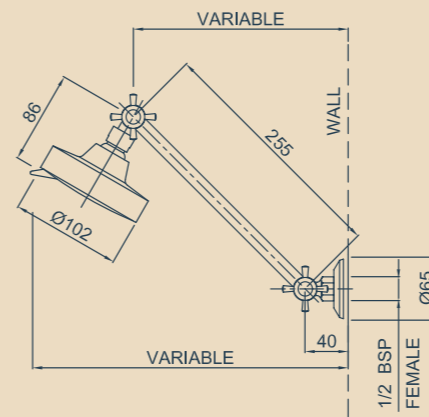

18-7102  
MYSTIQUE HAND SHOWER

18-7140  
MYSTIQUE HANDSET

18-7041  
TORRENTIAL T3 BRASS RAIL SHOWER

18-7027  
TORRENTIAL T3 RAIL SHOWER

18-7003  
TORRENTIAL T3 HAND SHOWER

33-7002  
TORRENTIAL T3 HI RISE SHOWER