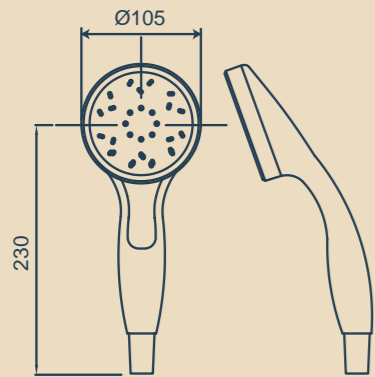

13-5578
FIRENZE SATINJET® WALL SHOWER WITH UPSWEPT ARM