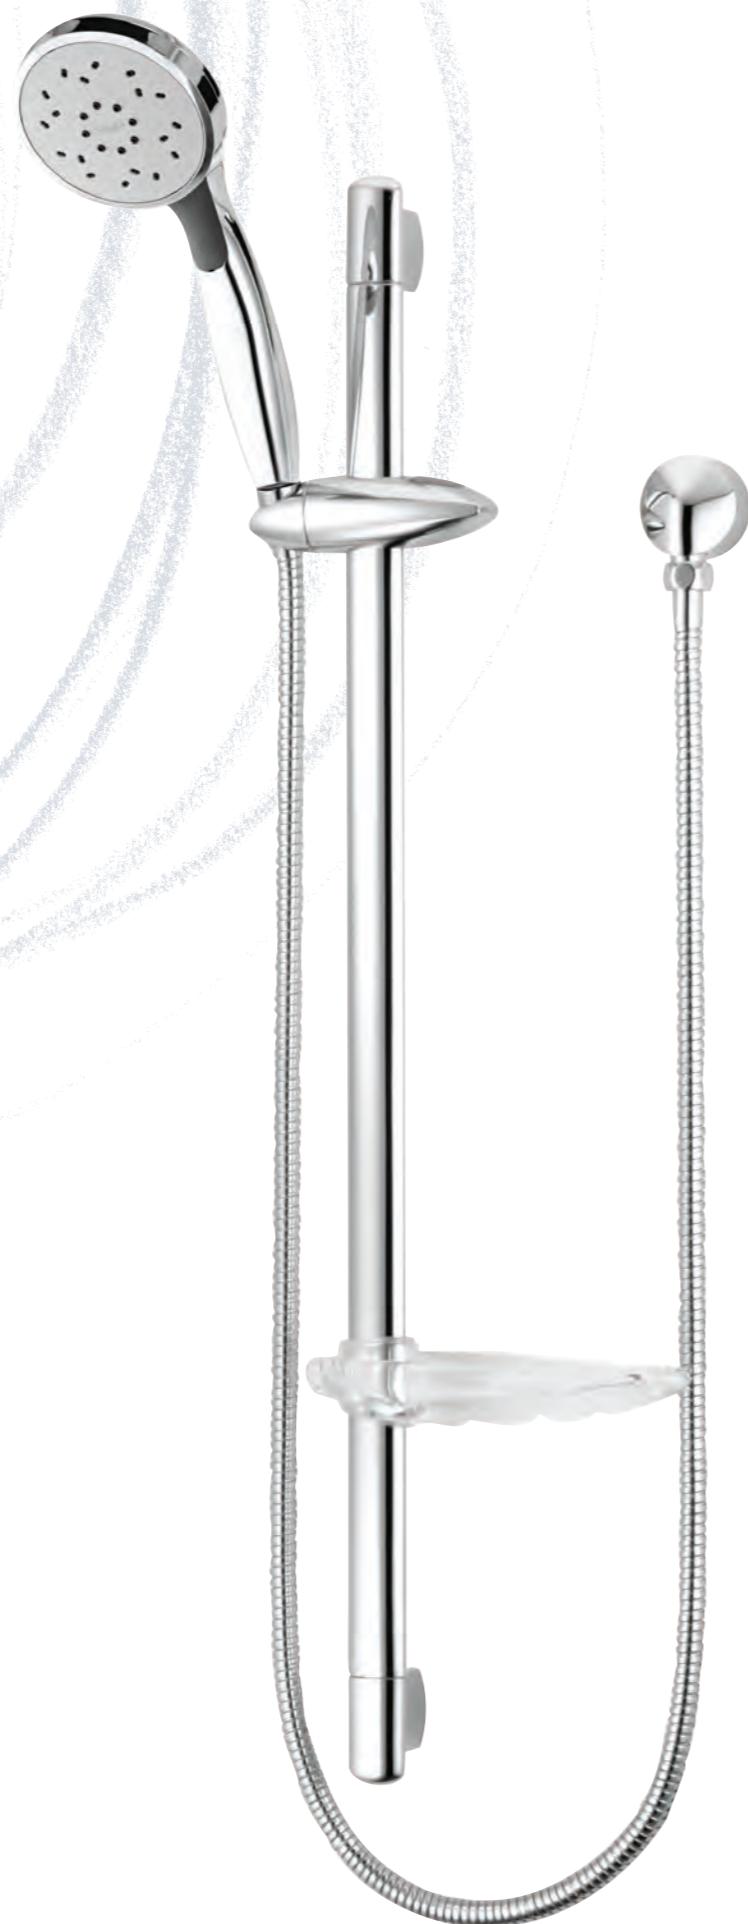

FIRENZE

Featuring the innovative Satinjet® spray technology, producing thousands of tiny droplets per second, you can experience the ultimate shower with Satinjet® or enjoy the invigorating massage spray option.

Satinjet® Technology

Twist Free Hose

13-0436 FIRENZE SATINJET® RAIL SHOWER

Dual function handset featuring Satinjet® spray and massage spray

Unique push button built into handset to change spray pattern

High quality 770mm elliptical rail with solid metal mounting points for extra durability

Height adjustable, easy to use, push button slider with reinforced metal handset holder

Designer brass wall elbow and soap dish

Durable 1.5m double wound metal hose

WELS 3 Star rating - 9L p/min

Satinjet® Technology

Twist Free Hose

13-0412 FIRENZE SATINJET® HAND SHOWER

Dual function handset featuring Satinjet® spray and massage spray

Unique push button built into handset to change spray pattern

Stylish Prince wall outlet bracket

Durable 1.5m double wound metal hose

Easy retro-fit installation

WELS 3 Star rating - 9L p/min