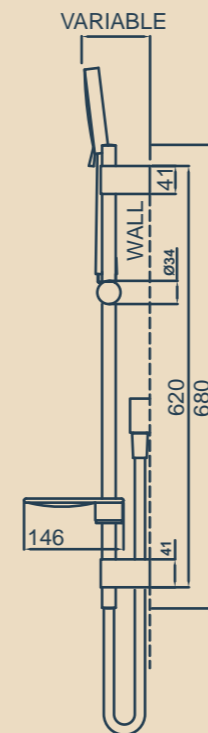

# TORRENTIAL

The Torrential T3 showers are a new shower and excitingly fresh multi-functional shower range that incorporates designer aesthetics with reliability and functionality.

**18-7041 TORRENTIAL T3 BRASS RAIL SHOWER**  
 5 function adjustable spray handset  
 Rub clean technology to prevent limescale and calcium build up  
 Stylish 655mm brass rail with adjustable pillar for easy retro-fit of existing rail installation  
 Height adjustable handset holder with twist action slider  
 Stilo wall elbow and brass wire soap dish  
 Durable 1.5m double wound metal hose  
*WELS 3 Star rating - 9L p/min*

**33-7002 TORRENTIAL T3 HI RISE SHOWER**  
 5 function adjustable spray shower rose  
 Rub clean technology to prevent limescale and calcium build up  
 Height adjustable, 255mm hi rise arm and wall plate  
 Brass, adjustable ball joint connection  
 Easy retro-fit installation  
*WELS 3 Star rating - 9L p/min*

13-0412  
FIRENZE SATINJET® HAND SHOWER

13-5516  
FIRENZE SATINJET® HI RISE SHOWER

13-5578  
FIRENZE SATINJET® WALL SHOWER WITH UPSWEPT ARM

13-0467  
FIRENZE SATINJET® HANDSET

VARIABLE

18-7126  
MYSTIQUE RAIL SHOWER

18-7102  
MYSTIQUE HAND SHOWER

18-7140  
MYSTIQUE HANDSET

18-7041  
TORRENTIAL T3 BRASS RAIL SHOWER

18-7027  
TORRENTIAL T3 RAIL SHOWER

18-7003  
TORRENTIAL T3 HAND SHOWER

33-7002  
TORRENTIAL T3 HI RISE SHOWER