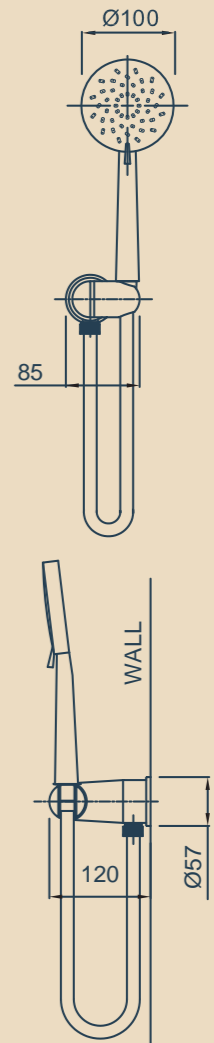

**18-7027 TORRENTIAL T3 RAIL SHOWER**  
 5 function adjustable handset  
 Rub clean technology to prevent limescale and calcium build up  
 Stylish 690mm rail with height adjustable handset holder and push button slider  
 Stilo wall elbow and soap dish  
 Durable 1.5m double wound metal hose  
*WELS 3 Star rating - 9L p/min*

**33-7002 TORRENTIAL T3 HI RISE SHOWER**  
 5 function adjustable spray shower rose  
 Rub clean technology to prevent limescale and calcium build up  
 Height adjustable, 255mm hi rise arm and wall plate  
 Brass, adjustable ball joint connection  
 Easy retro-fit installation  
*WELS 3 Star rating - 9L p/min*

13-0412  
FIRENZE SATINJET® HAND SHOWER

13-5516  
FIRENZE SATINJET® HI RISE SHOWER

13-5578  
FIRENZE SATINJET® WALL SHOWER WITH UPSWEPT ARM

13-0467  
FIRENZE SATINJET® HANDSET

VARIABLE

18-7126  
MYSTIQUE RAIL SHOWER

18-7102  
MYSTIQUE HAND SHOWER

18-7140  
MYSTIQUE HANDSET

18-7041  
TORRENTIAL T3 BRASS RAIL SHOWER

18-7027  
TORRENTIAL T3 RAIL SHOWER

18-7003  
TORRENTIAL T3 HAND SHOWER

33-7002  
TORRENTIAL T3 HI RISE SHOWER