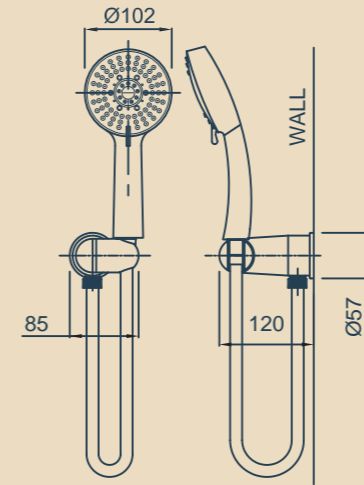

13-0412  
FIRENZE SATINJET® HAND SHOWER

13-5516  
FIRENZE SATINJET® HI RISE SHOWER

13-5578  
FIRENZE SATINJET® WALL SHOWER WITH UPSWEPT ARM

13-0467  
FIRENZE SATINJET® HANDSET

VARIABLE

18-7126  
MYSTIQUE RAIL SHOWER

18-7102  
MYSTIQUE HAND SHOWER

18-7140  
MYSTIQUE HANDSET

18-7041  
TORRENTIAL T3 BRASS RAIL SHOWER

18-7027  
TORRENTIAL T3 RAIL SHOWER

18-7003  
TORRENTIAL T3 HAND SHOWER

33-7002  
TORRENTIAL T3 HI RISE SHOWER