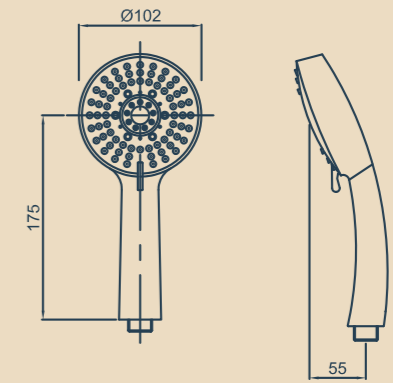

18-7102  
MYSTIQUE HAND SHOWER

18-7140  
MYSTIQUE HANDSET

18-7041  
TORRENTIAL T3 BRASS RAIL SHOWER

18-7027  
TORRENTIAL T3 RAIL SHOWER

18-7003  
TORRENTIAL T3 HAND SHOWER

33-7002  
TORRENTIAL T3 HI RISE SHOWER