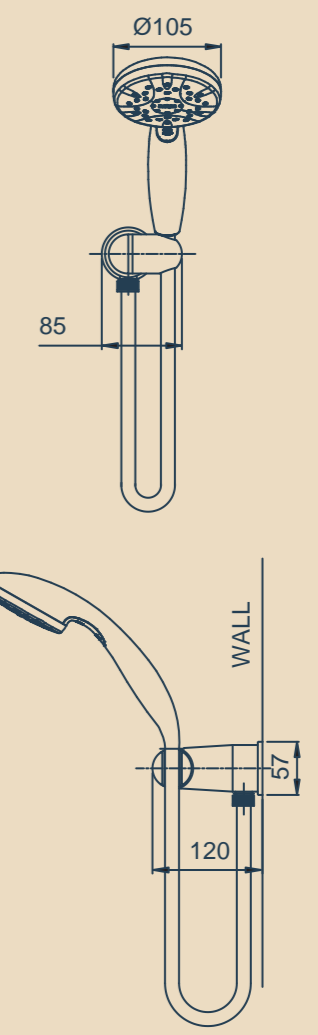

13-0412
FIRENZE SATINJET® HAND SHOWER