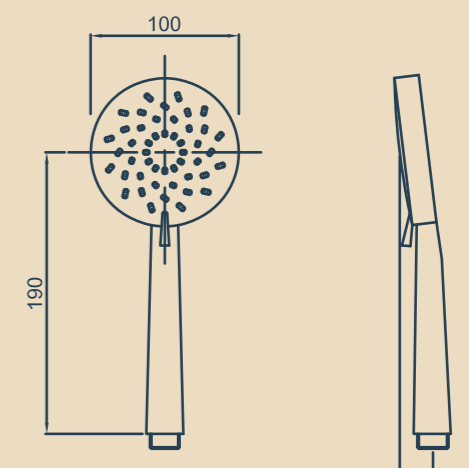

13-0412  
FIRENZE SATINJET® HAND SHOWER

13-5516  
FIRENZE SATINJET® HI RISE SHOWER

13-5578  
FIRENZE SATINJET® WALL SHOWER WITH UPSWEPT ARM

13-0467  
FIRENZE SATINJET® HANDSET

VARIABLE

18-7126  
MYSTIQUE RAIL SHOWER

18-7102  
MYSTIQUE HAND SHOWER

18-7140  
MYSTIQUE HANDSET

18-7041  
TORRENTIAL T3 BRASS RAIL SHOWER

18-7027  
TORRENTIAL T3 RAIL SHOWER

18-7003  
TORRENTIAL T3 HAND SHOWER

33-7002  
TORRENTIAL T3 HI RISE SHOWER