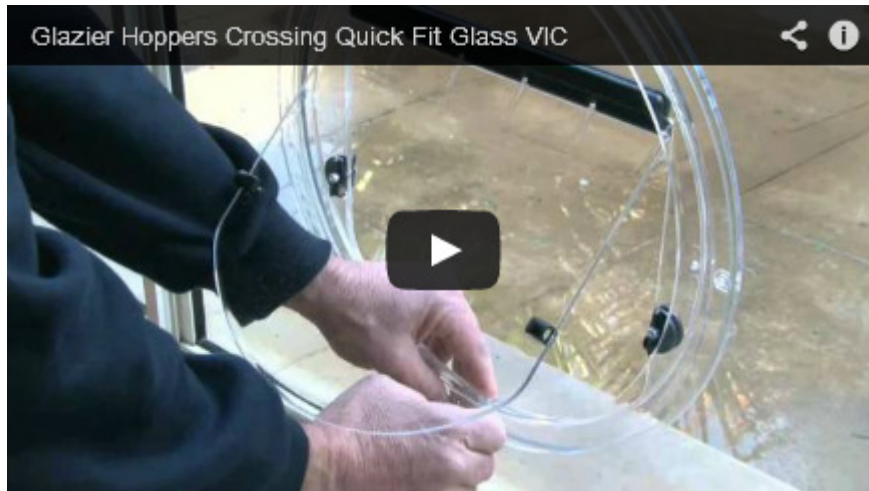

## Melbourne's Pet Door Installation Specialists

We supply and supply and install Transcat Dog and Cat doors into timber and aluminium framed windows and doors. Including sliding glass doors. However, some windows and doors with existing toughened safety glass in them, will require these panels to be re-manufactured with holes to suit your appropriate pet door. These panels are identified by a small stamp on either the left or right bottom corner of these glass panels.