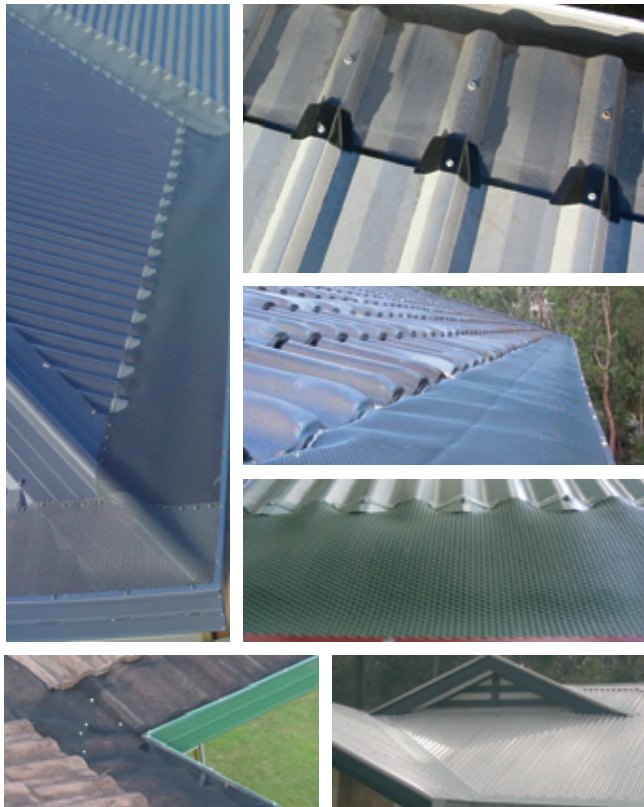

Leaf Shield

GUTTER PROTECTION
Qld.

We sell a variety of gutter guards, so we have a gutter and valley guard solution for every roof and leaf type.

Product Specifications	Premium Leaf Mesh® ~900 GSM	Fine Leaf Mesh	Diamond Aluminium	Guttermesh 660 GSM
Material	UV treated Polyethylene	Aluminium and Stainless Steel	Aluminium	UV treated Polyethylene
Hole Shape	Diamond	small squares	Diamond	Diamond
Water Quantity	high	moderate	moderate	moderate
Water Quality	moderate	high	moderate	moderate
Heavy Duty	yes	Stainless Steel only	no	moderate
Birds	yes	yes	yes	yes
Possums	yes	maybe	no	maybe
Fire Rating	6	1	0	6
Stops ember attack	yes	yes	yes	yes
UV Protected	yes	n/a	n/a	yes
Small leaves	no	yes	no	yes
Very small leaves + Pine Needles	no	yes	no	no
Australian Made	yes	yes/Imported	Imported	yes
Number of Colours	10	Black *	12	12
Manufacturers Warranty	10 years	15 years	15 years	10 years
Fade resistant	yes	n/a	no	yes
Warranty on installation	10 years	10 years	10 years	10 years
	Free gutter clean with every installation!	Leafmesh is designed for maximum water collection and strong enough to stop medium to large leaves, twigs and birds from entering your gutters and roof.	Fine Leafmesh is perfect for fine leaves such as Jacarandas, fine pine needles and improved tank water. *additional charge for colours.	Diamond Aluminium mesh is a zero fire rated mesh. Made available to comply with some council fire requirements.
				Guttermesh is a lighter weight Leafmesh, suitable for some small leaf situations.