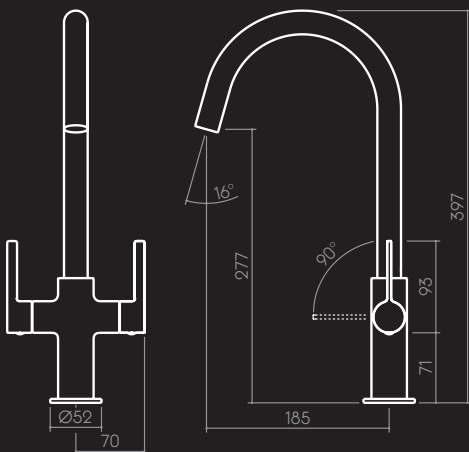

MADI

SINK MIXER

Madi Sink Mixer 6701.044A

Matched with Clark Epure
Zone 1.5 Bowl Sink

Refined, symmetrical and perfectly balanced, Madi's sleek looks are ideal for the modern kitchen.

European inspired, with twin lever handle design for optimum control.

- WELS 4 star rated, 7.5L/min
- 1/4 turn ceramic disc cartridges
- European Ultraflex PEX hoses provide superior durability, ultimate flexibility and are free from impurities
- Easy to clean silicone aerator prevents limescale
- 360° swivel gooseneck outlet

WILLOW

SINK MIXER

Willow Sink Mixer 6601.044A

Matched with Clark Pete
Evans Single Bowl Sink

Less is definitely more with the Willow Sink Mixer. Combining elegant refined detailing, single lever controls and pared-back minimalism.

The effect is light, delicate and quietly distinctive.

- WELS 4 star rated, 7.5L/min
- Slender 25mm ceramic disc cartridge enables slim, sleek body design
- European Ultraflex PEX hoses provide superior durability, ultimate flexibility and are free from impurities
- Concealed vandal resistant cache aerator
- 360° swivel gooseneck outlet