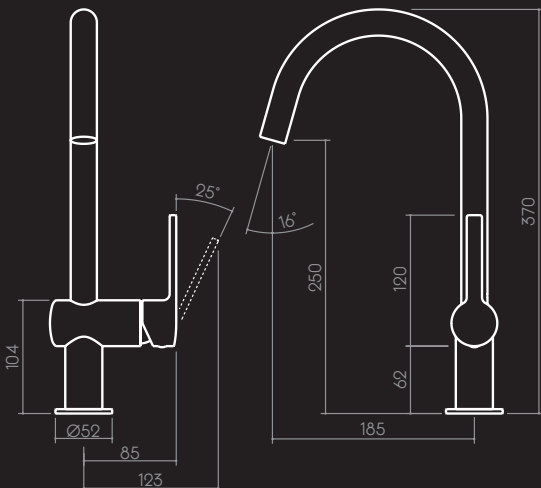

WILLOW

SINK MIXER

Willow Sink Mixer 6601.044A

Matched with Clark Pete
Evans Single Bowl Sink

Less is definitely more with the Willow Sink Mixer. Combining elegant refined detailing, single lever controls and pared-back minimalism.

The effect is light, delicate and quietly distinctive.

- WELS 4 star rated, 7.5L/min
- Slender 25mm ceramic disc cartridge enables slim, sleek body design
- European Ultraflex PEX hoses provide superior durability, ultimate flexibility and are free from impurities
- Concealed vandal resistant cache aerator
- 360° swivel gooseneck outlet

CAREN

SINK MIXER

Caren Sink Mixer 6501.044A

Matched with Clark Epure
Zone 1.5 Bowl Sink

Caren's contemporary styling and deceptively simple design make it the perfect choice for both modern and traditional kitchens.

Its functional lever design is a statement in ease and versatility.

- WELS 4 star rated, 7.5L/min
- Adjustable 35mm cartridge
- European Ultraflex PEX hoses provide superior durability, ultimate flexibility and are free from impurities
- Easy to clean silicone aerator prevents limescale
- 360° swivel gooseneck outlet