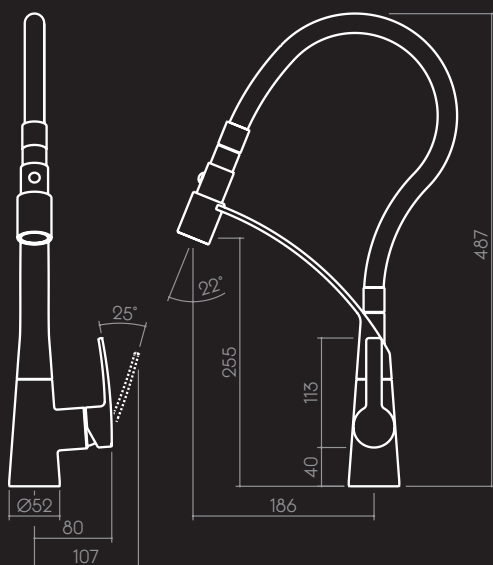

INCA

SINK MIXER

Inca Sink Mixer 6404.044A
Matched with Clark Pete
Evans Single Bowl Sink

Inca's striking, provocative looks are destined to spark discussion in the kitchen. But its appearance is just the start.

Clever, convenient in-built features include swivel joint, anti-coil hose ensuring easy rotation and soft, rinse spray for enhanced food preparation.

- WELS 4 star rated, 7.5L/min
- 35mm adjustable cartridge
- European Ultraflex PEX hoses provide superior durability, ultimate flexibility and are free from impurities
- Slide button dual spray function
 - Soft rinse spray perfect for food preparation
 - Standard stream
- Swivel joint anti-coil hose for easy rotation
- Easy dock nozzle holster

The effect is light, delicate and quietly distinctive.

- WELS 4 star rated, 7.5L/min
- Slender 25mm ceramic disc cartridge enables slim, sleek body design
- European Ultraflex PEX hoses provide superior durability, ultimate flexibility and are free from impurities
- Concealed vandal resistant cache aerator
- 360° swivel gooseneck outlet

Its functional lever design is a statement in ease and versatility.

- WELS 4 star rated, 7.5L/min
- Adjustable 35mm cartridge
- European Ultraflex PEX hoses provide superior durability, ultimate flexibility and are free from impurities
- Easy to clean silicone aerator prevents limescale
- 360° swivel gooseneck outlet