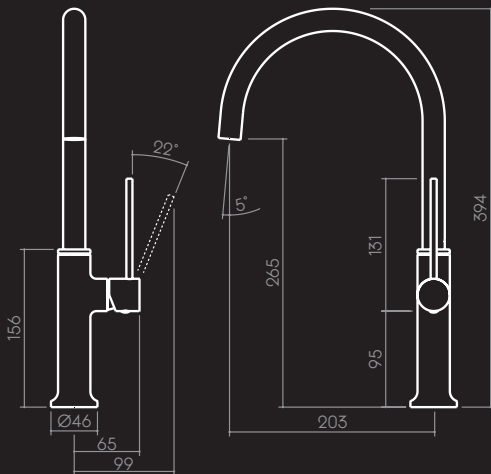

- WELS 4 star rated, 7.5L/min
- 1/4 turn ceramic disc cartridges
- European Ultraflex PEX hoses provide superior durability, ultimate flexibility and are free from impurities
- Easy to clean silicone aerator prevents limescale
- 360° swivel gooseneck outlet

WILLOW

SINK MIXER

Willow Sink Mixer 6601.044A

Matched with Clark Pete
Evans Single Bowl Sink

Less is definitely more with the Willow Sink Mixer. Combining elegant refined detailing, single lever controls and pared-back minimalism.

The effect is light, delicate and quietly distinctive.

- WELS 4 star rated, 7.5L/min
- Slender 25mm ceramic disc cartridge enables slim, sleek body design
- European Ultraflex PEX hoses provide superior durability, ultimate flexibility and are free from impurities
- Concealed vandal resistant cache aerator
- 360° swivel gooseneck outlet

Its functional lever design is a statement in ease and versatility.

- WELS 4 star rated, 7.5L/min
- Adjustable 35mm cartridge
- European Ultraflex PEX hoses provide superior durability, ultimate flexibility and are free from impurities
- Easy to clean silicone aerator prevents limescale
- 360° swivel gooseneck outlet