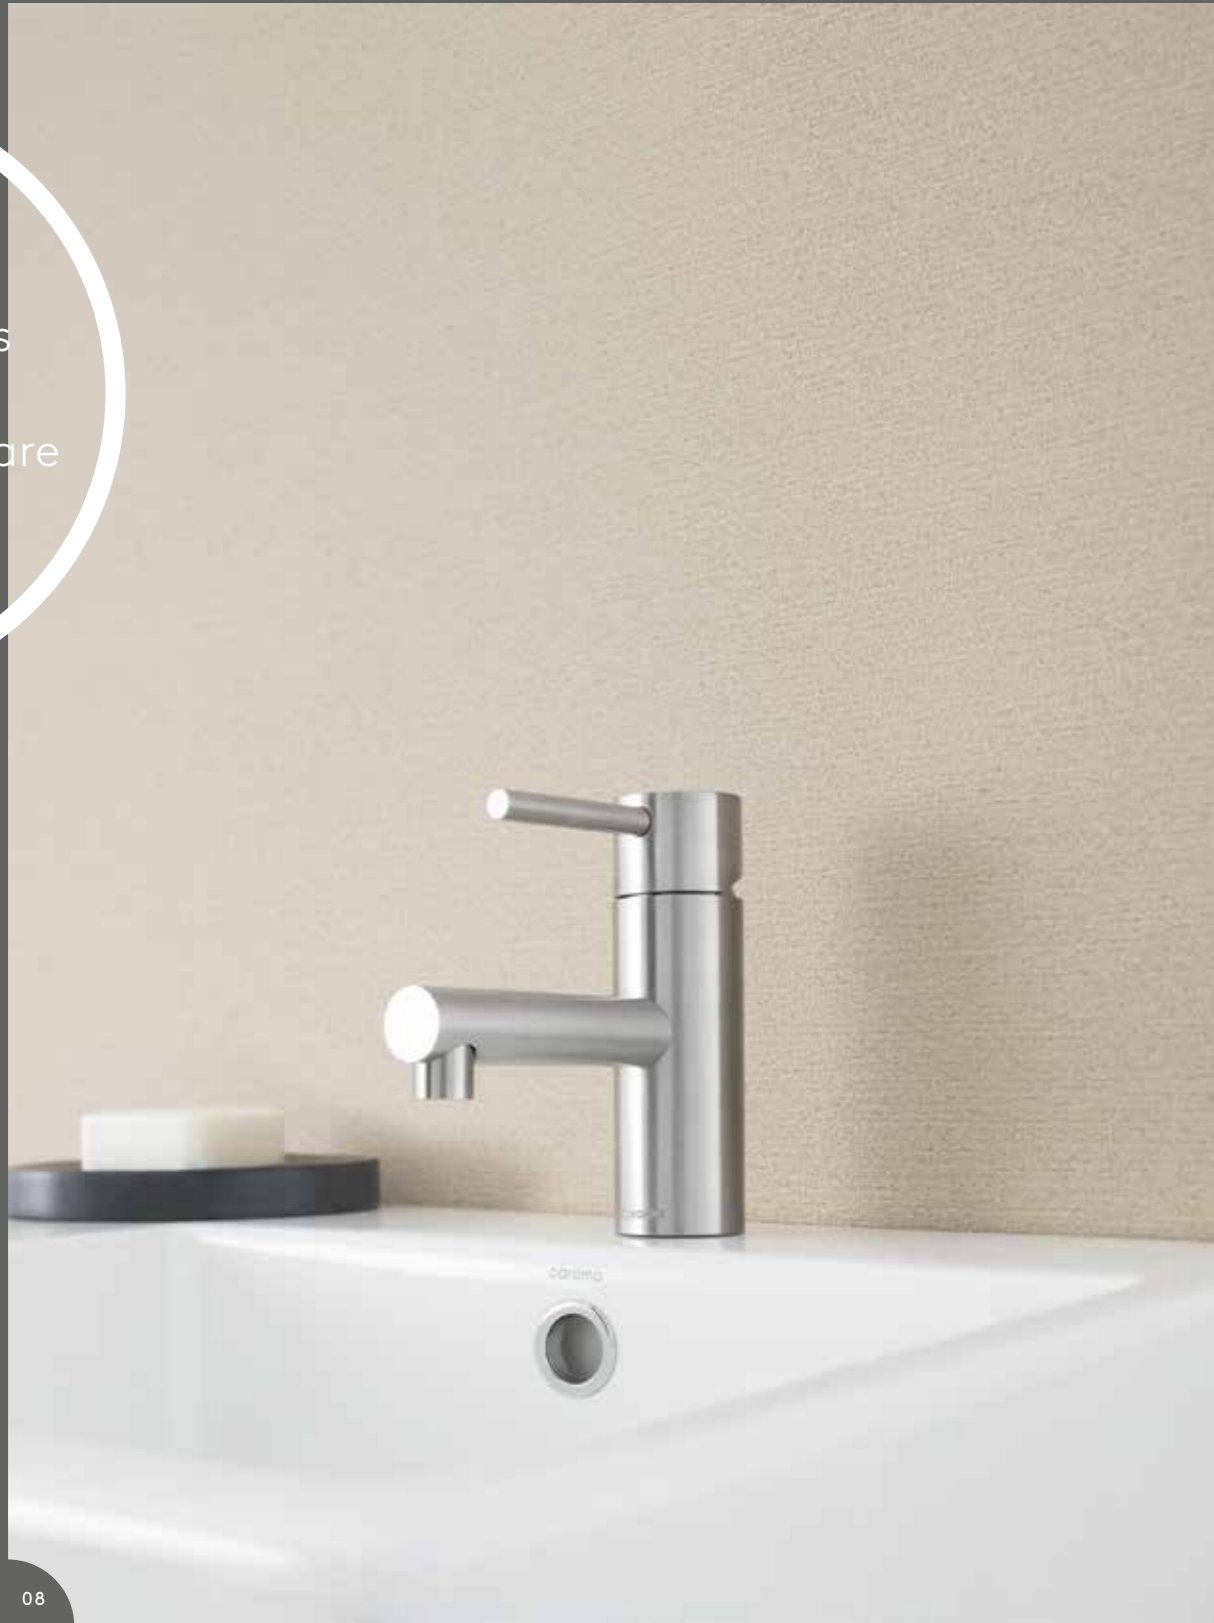

Mixers
and
Tapware

Titan Stainless Steel Basin Mixer 99000SS6A // 08